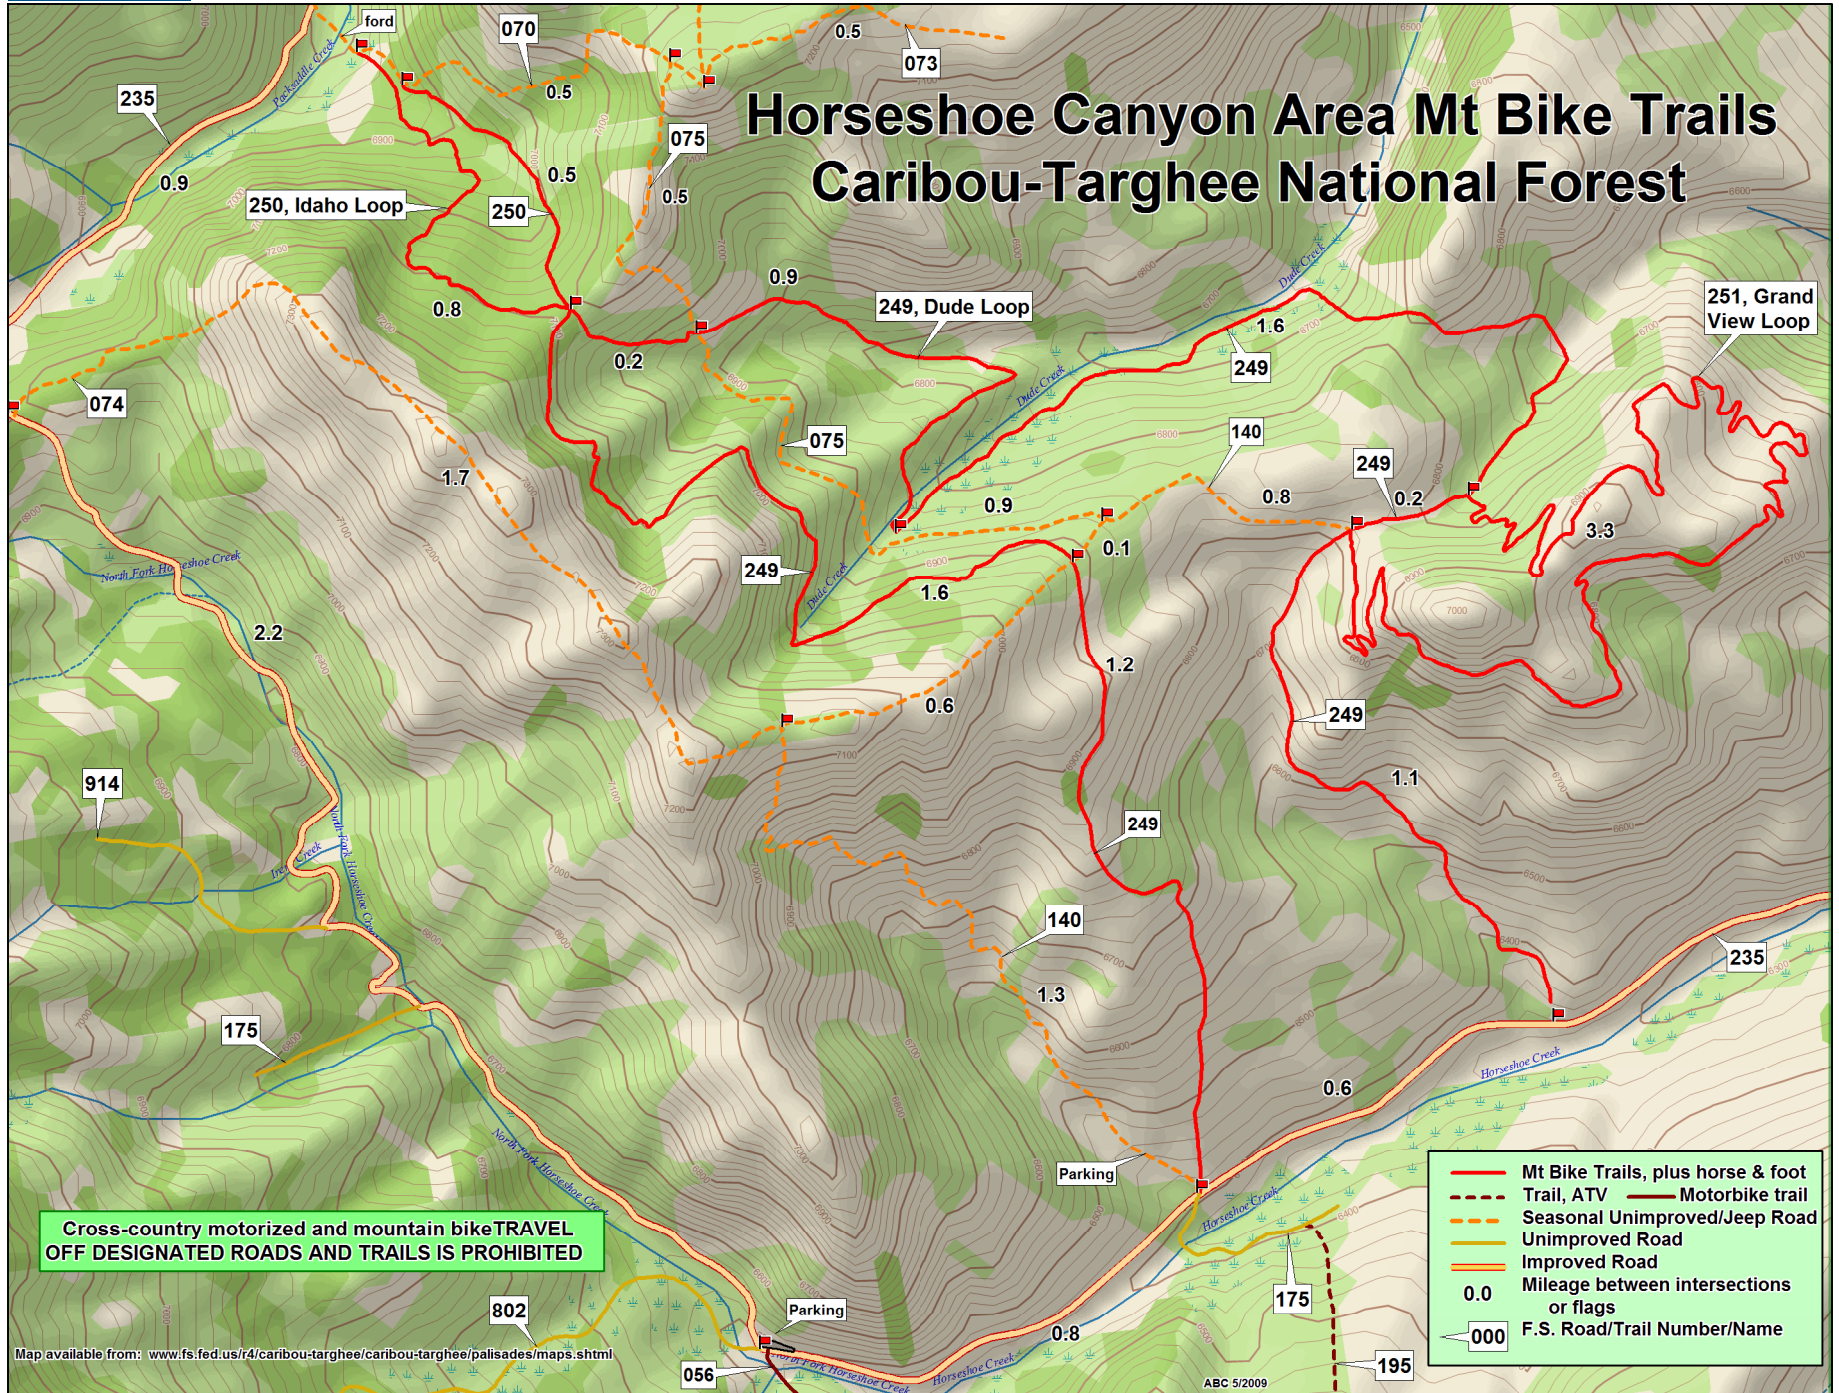

Horseshoe Canyon Area Mt Bike Trails Caribou-Targhee National Forest

Data use subject to license.

© DeLorme. XMap® 6.

www.delorme.com